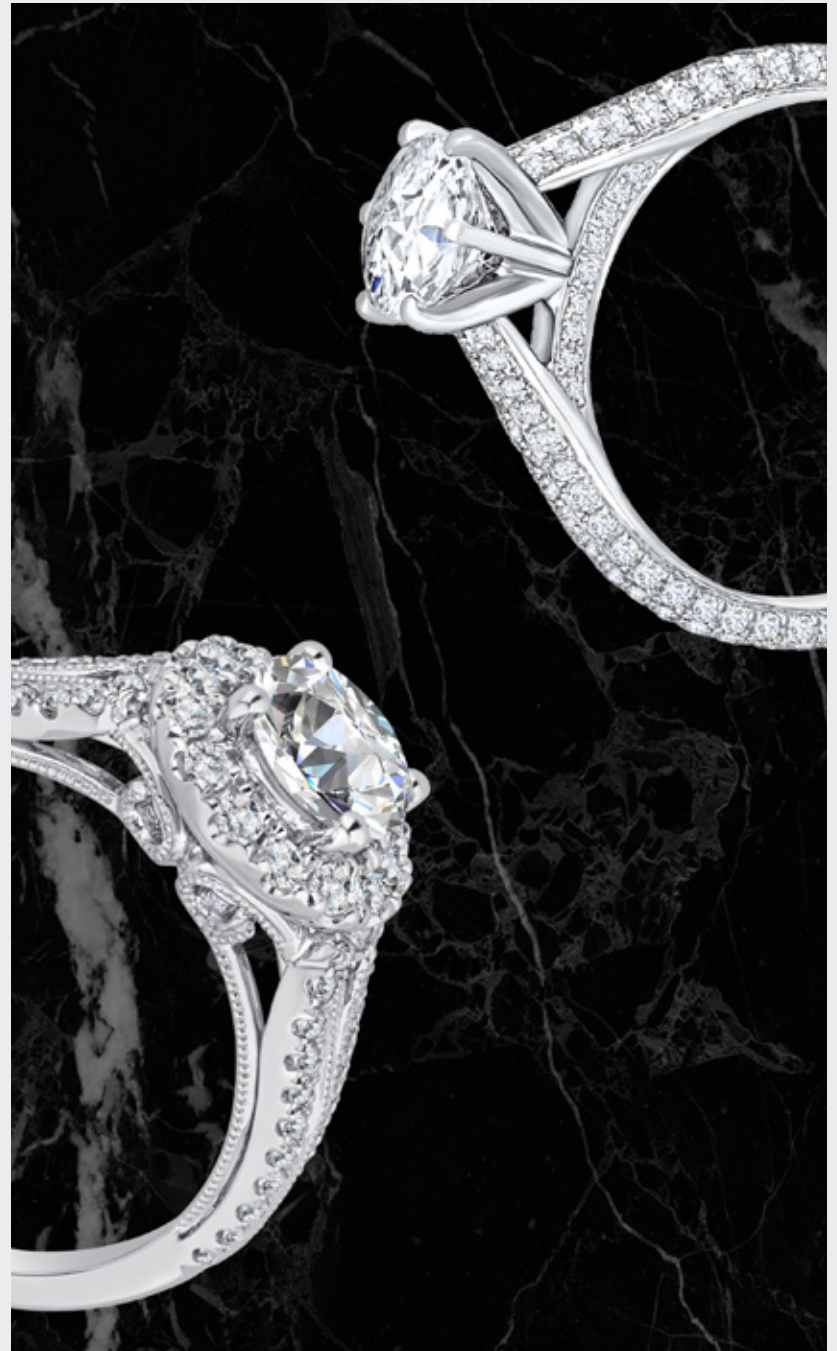

When you fall in love, you join a tradition older than traditions, older than history, older than time. Across cultures, across boundaries, across the globe, love is universal.

So when you choose love, you join the strand of your life to another's, and weave them both into the tapestry of the universe.

So choose a talisman that links you to the one you love, and the tradition you join each day as you love well, madly, and fully.

Choose EMMA.

When you choose to celebrate your love with an EMMA piece, you can rely on our quality, craftsmanship and attention to detail. Every piece is handcrafted in 14K gold, 18K gold, or platinum, with responsibly sourced diamonds with GIA certified center stones.

#UniversallLove [emmajewelry.com](https://www.emmajewelry.com)
#YoureTheOne [instagram.com/emma.jewelry](https://www.instagram.com/emma.jewelry)