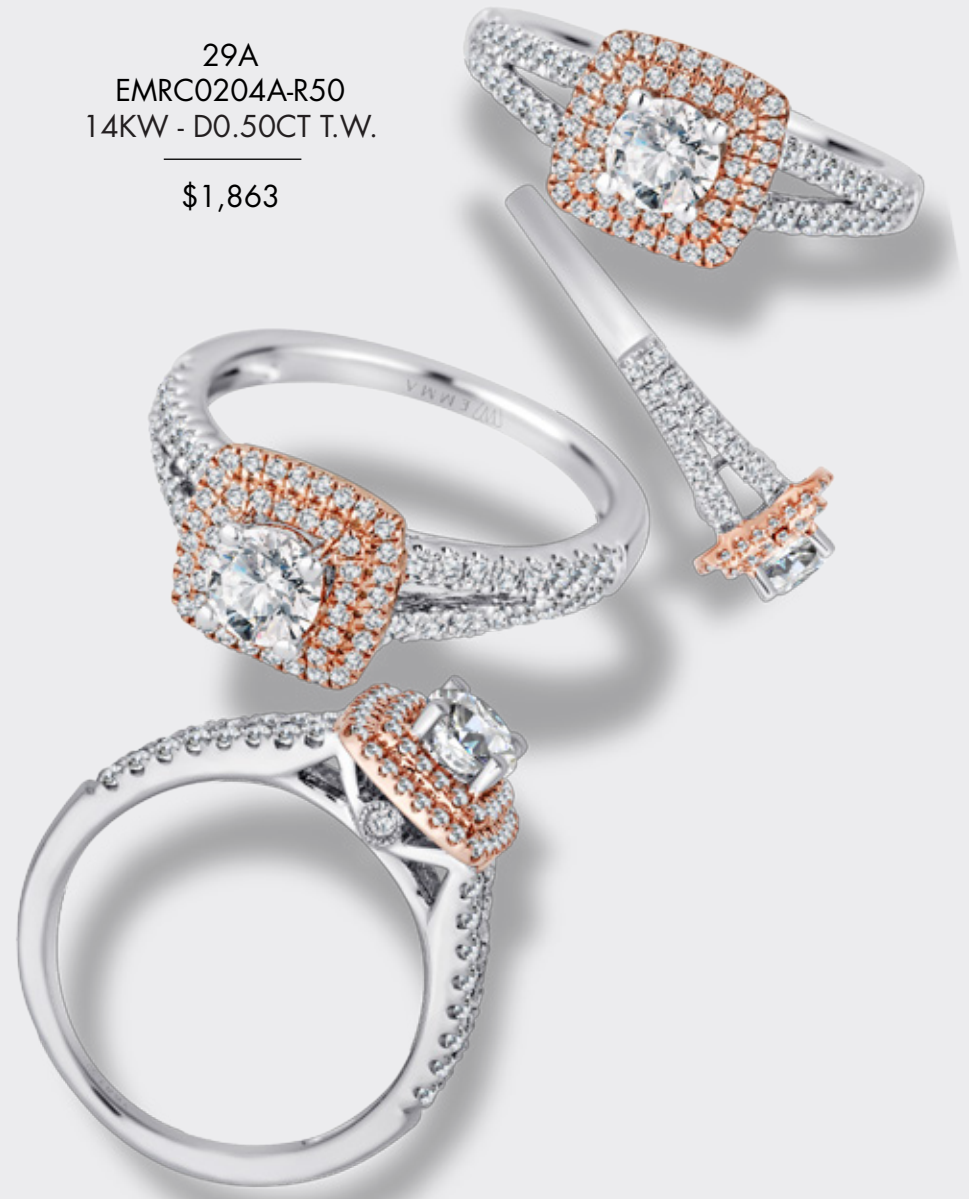

29A
EMRC0204A-R50
14KW - D0.50CT T.W.
$1,863